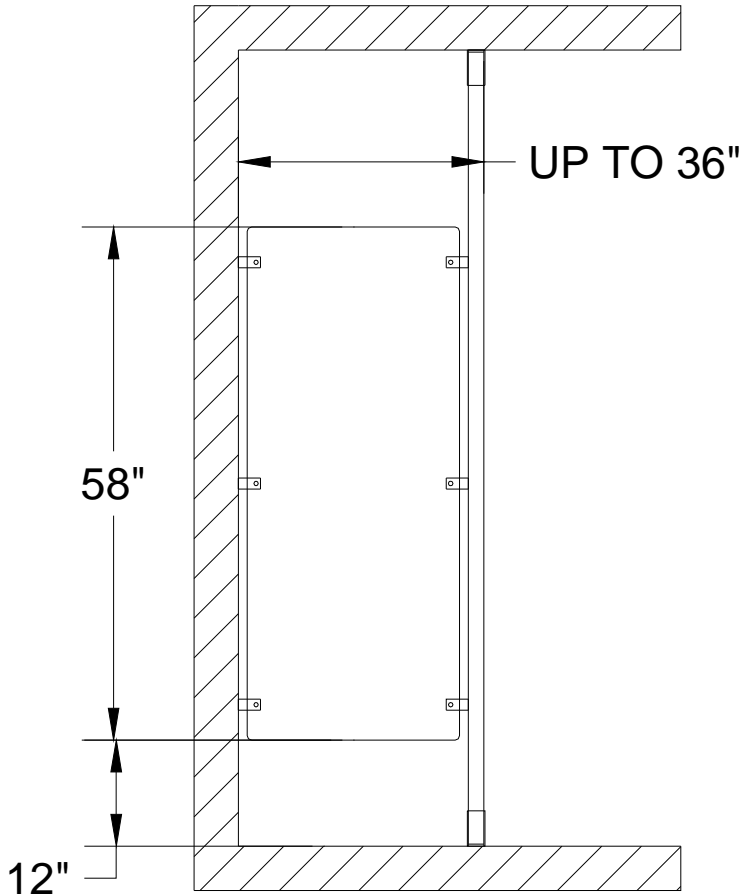

The wall mounted urinal screen provides the best solution for most facilities. This screen requires no special floor or ceiling modification, therefore, it provides a simple installation for new or remodeled restrooms. This screen is mounted on to the blocking inside wall. This type of screen is not recommended for vandalism prone facilities.

03132009 2

Designer Floor Anchored Urinal Screen

Designer Floor Anchored Urinal Screen:

The wall and floor mounted urinal screen provides design and functionality. The contoured shape of the screen flowing to the floor adds class to any restroom. The screen attaches to the wall and floor for added rigidity. The floor substrate of concrete or wood is acceptable. This screen is recommended for heavy traffic and vandalism prone restrooms.

03132009 3

Floor Post to Ceiling Braced Urinal Screen

Floor Post to Ceiling Braced Urinal Screen:

The floor to ceiling style urinal screen provides an ideal solution for heavily used and abused restrooms. The strength of the screen is increased due to the two connecting points of the 1 ¼" square aluminum post at the floor and ceiling. A minimum of 3" concrete is required for installation to the floor. A structural support beam is required in the ceiling. This system is designed for ceilings up to 10'.

03132009 4

Standard Floor Anchored Urinal Screen

Standard Floor Anchored Urinal Screen (2 Piece):

The floor anchored urinal screen can be used as a privacy panel as well. The pilaster and panel will match the design of the toilet partitions. It requires a minimum of a 4" concrete base for anchoring the pilaster. The minimum width of the pilaster is 5". This screen is recommended for heavy traffic and vandalism prone areas.