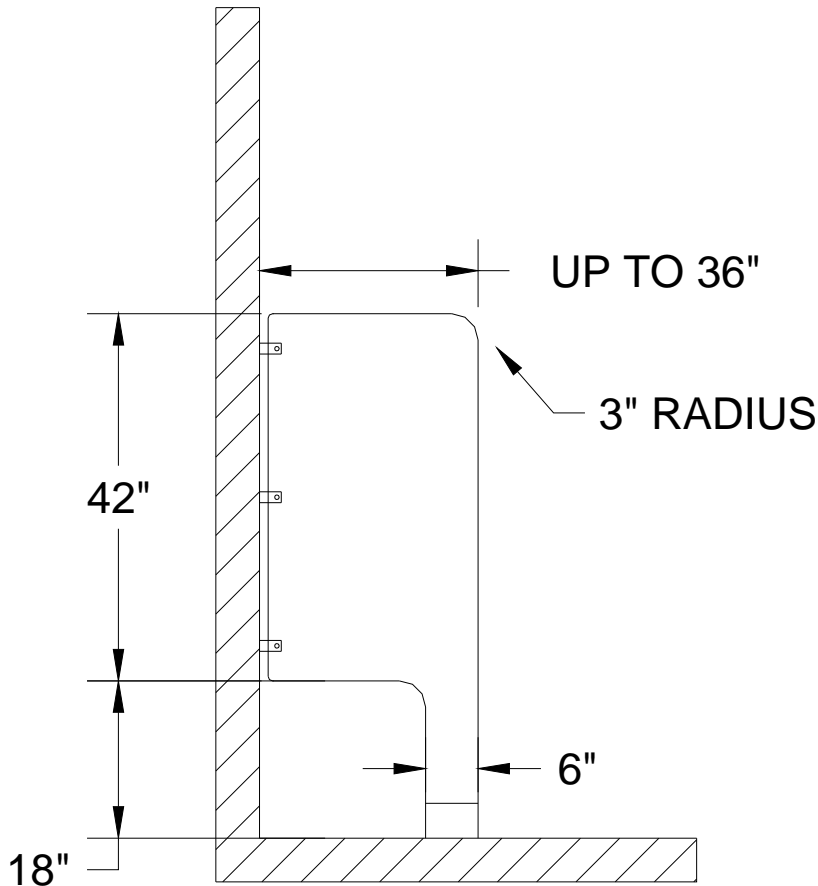

The wall mounted urinal screen provides the best solution for most facilities. This screen requires no special floor or ceiling modification, therefore, it provides a simple installation for new or remodeled restrooms. This screen is mounted on to the blocking inside wall. This type of screen is not recommended for vandalism prone facilities.

03132009 2

Designer Floor Anchored Urinal Screen

Designer Floor Anchored Urinal Screen:

The wall and floor mounted urinal screen provides design and functionality. The contoured shape of the screen flowing to the floor adds class to any restroom. The screen attaches to the wall and floor for added rigidity. The floor substrate of concrete or wood is acceptable. This screen is recommended for heavy traffic and vandalism prone restrooms.

03132009 3

Floor Post to Ceiling Braced Urinal Screen

Floor Post to Ceiling Braced Urinal Screen:

The floor to ceiling style urinal screen provides an ideal solution for heavily used and abused restrooms. The strength of the screen is increased due to the two connecting points of the 1 ¼" square aluminum post at the floor and ceiling. A minimum of 3" concrete is required for installation to the floor. A structural support beam is required in the ceiling. This system is designed for ceilings up to 10'.

03132009 4

Standard Floor Anchored Urinal Screen

Standard Floor Anchored Urinal Screen (2 Piece):

The floor anchored urinal screen can be used as a privacy panel as well. The pilaster and panel will match the design of the toilet partitions. It requires a minimum of a 4" concrete base for anchoring the pilaster. The minimum width of the pilaster is 5". This screen is recommended for heavy traffic and vandalism prone areas.