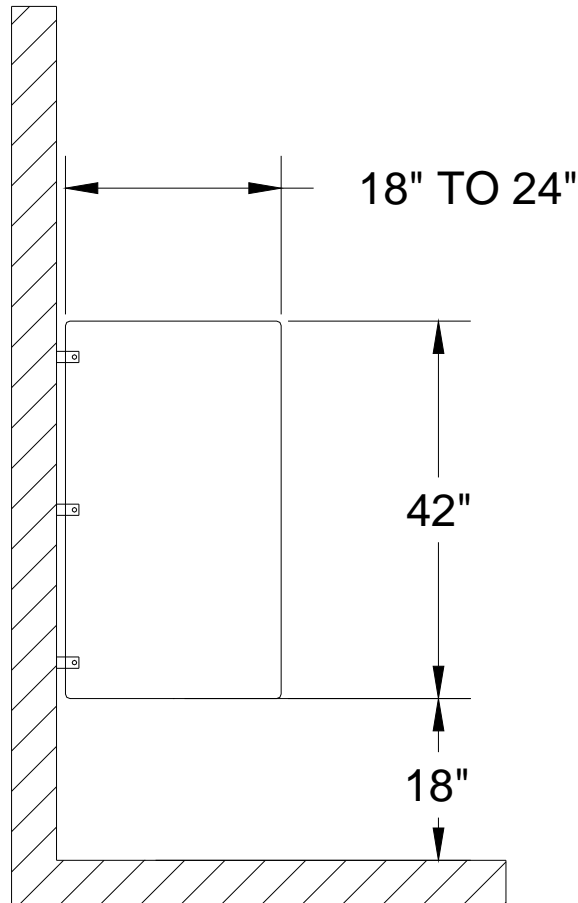

Urinal Screens

- Wall Supported Urinal Screen
- Designer Floor Anchored Urinal Screen
- Floor Post to Ceiling Urinal Screen
- Standard Floor Anchored Urinal Screen

Wall Supported Urinal Screen

Wall Supported Urinal Screen:

03132009 2

Designer Floor Anchored Urinal Screen

Designer Floor Anchored Urinal Screen:

The wall and floor mounted urinal screen provides design and functionality. The contoured shape of the screen flowing to the floor adds class to any restroom. The screen attaches to the wall and floor for added rigidity. The floor substrate of concrete or wood is acceptable. This screen is recommended for heavy traffic and vandalism prone restrooms.

03132009 3

Floor Post to Ceiling Braced Urinal Screen

Floor Post to Ceiling Braced Urinal Screen:

The floor to ceiling style urinal screen provides an ideal solution for heavily used and abused restrooms. The strength of the screen is increased due to the two connecting points of the 1 ¼" square aluminum post at the floor and ceiling. A minimum of 3" concrete is required for installation to the floor. A structural support beam is required in the ceiling. This system is designed for ceilings up to 10'.

03132009 4

Standard Floor Anchored Urinal Screen

Standard Floor Anchored Urinal Screen (2 Piece):

The floor anchored urinal screen can be used as a privacy panel as well. The pilaster and panel will match the design of the toilet partitions. It requires a minimum of a 4" concrete base for anchoring the pilaster. The minimum width of the pilaster is 5". This screen is recommended for heavy traffic and vandalism prone areas.