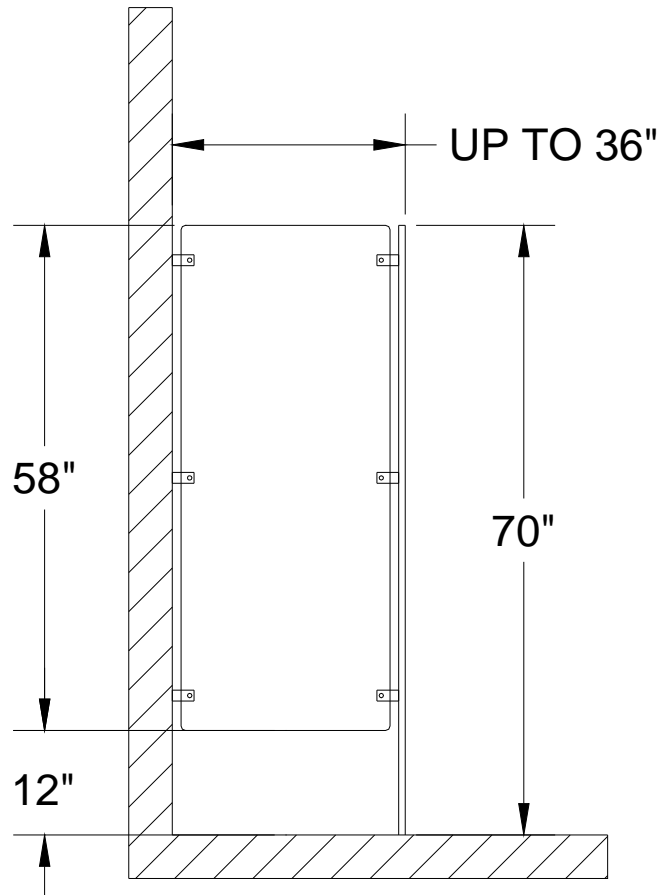

03132009 2

Designer Floor Anchored Urinal Screen

Designer Floor Anchored Urinal Screen:

The wall and floor mounted urinal screen provides design and functionality. The contoured shape of the screen flowing to the floor adds class to any restroom. The screen attaches to the wall and floor for added rigidity. The floor substrate of concrete or wood is acceptable. This screen is recommended for heavy traffic and vandalism prone restrooms.

03132009 3

Floor Post to Ceiling Braced Urinal Screen

Floor Post to Ceiling Braced Urinal Screen:

The floor to ceiling style urinal screen provides an ideal solution for heavily used and abused restrooms. The strength of the screen is increased due to the two connecting points of the 1 ¼" square aluminum post at the floor and ceiling. A minimum of 3" concrete is required for installation to the floor. A structural support beam is required in the ceiling. This system is designed for ceilings up to 10'.

03132009 4

Standard Floor Anchored Urinal Screen

Standard Floor Anchored Urinal Screen (2 Piece):

The floor anchored urinal screen can be used as a privacy panel as well. The pilaster and panel will match the design of the toilet partitions. It requires a minimum of a 4" concrete base for anchoring the pilaster. The minimum width of the pilaster is 5". This screen is recommended for heavy traffic and vandalism prone areas.